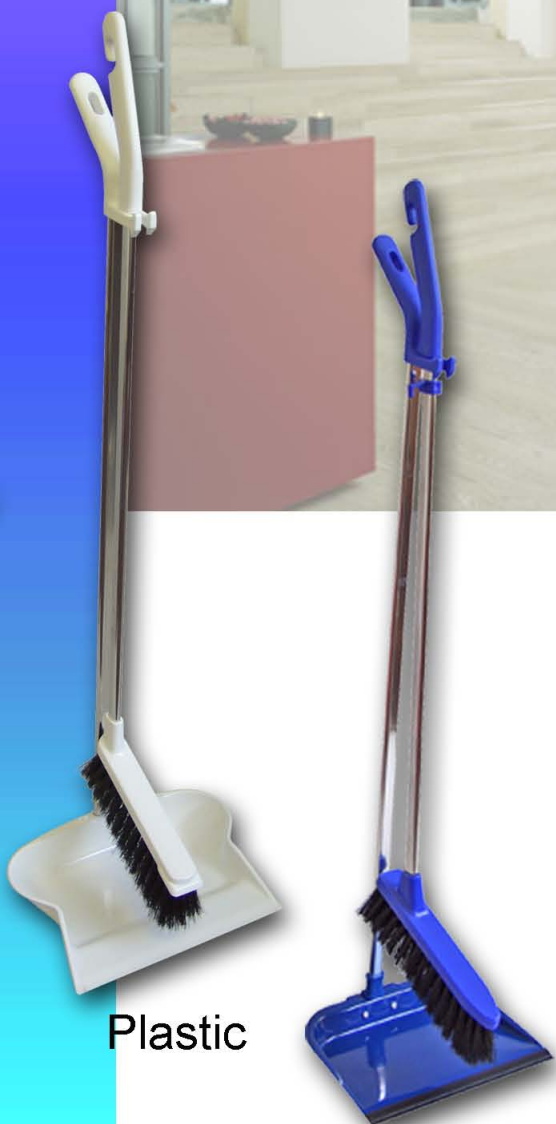

CONSUMER

Cleaning

Dustset halflong, dustpan in plastics or metal.

Plastic

Metal